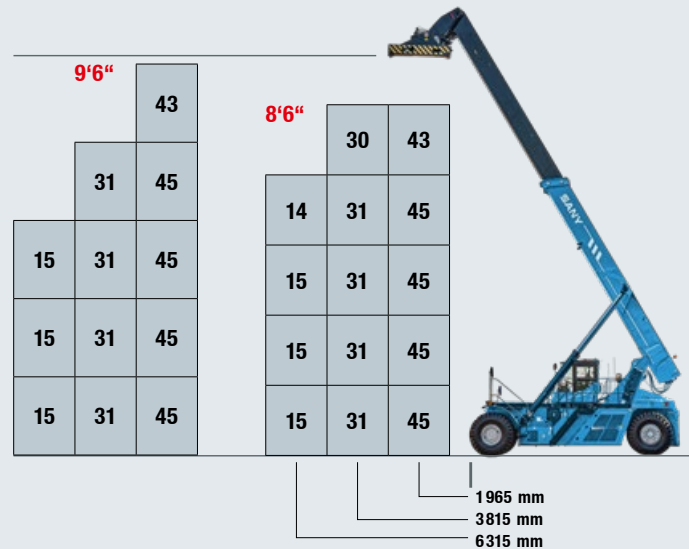

LOAD CHART

Not all products are available in all markets. As part of our continuous improvement process, we reserve the right to modify specifications and designs without giving prior notice. The figures may contain additional options.

SANY

Quality Changes the World

SANY EUROPE GmbH
Sany Allee 1
D-50181 Bedburg
Tel. +49 2272 90531 100
Fax +49 2272 90531 109
info@sanyeurope.com
www.sanyeurope.com